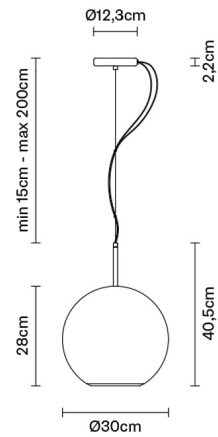

### Description

Pendant lamp with bronze metallized glass diffuser and black nickel metal structure.

### Dimensions