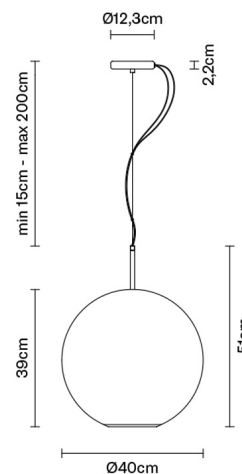

### Weight Lamp

Net: 4.64 kg

### Packaging

Gross weight: 8.64 kg  
Volume: 0.039 m<sup>3</sup>  
Number of boxes: 2

### Dimensions