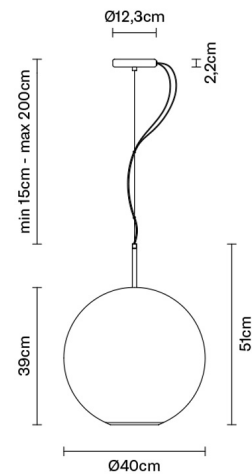

BELUGA ROYAL

D57A5534

Marc Sadler

Description

Pendant lamp with titanium metallized glass diffuser and black nickel metal structure.

Voltage

220-240V

Dimmable LED

TRIAC

Light source and alternative bulbs

LED 1x17W-
3000K
Cri 80+

Included accessories

LED
Off-center cable fastener

Weight Lamp

Net: 4.64 kg

Packaging

Gross weight: 8.64 kg
Volume: 0.039 m³
Number of boxes: 2

Specs

EAC IP40

Dimensions

Material

Glass - Metal

Available diffuser colours

- Titanium
- Other colours available