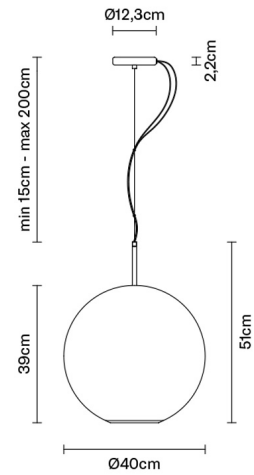

BELUGA ROYAL

D57A5541

Marc Sadler

Description

Pendant lamp with bronze metallized glass diffuser and black nickel metal structure.

Dimensions

Voltage

220-240V

Available structure colours

- Black chrome

Included accessories

LED
Off-center cable fastener

In the same family

Weight Lamp

Net: 4.64 kg

Packaging

Gross weight: 8.64 kg
Volume: 0.039 m³
Number of boxes: 2

Pendant

Specs

EAC IP40