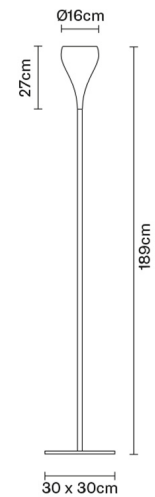

### Weight Lamp

Net: 8.2 kg

### Packaging

Gross weight: 10.61 kg  
Volume: 0.122 m<sup>3</sup>  
Number of boxes: 2

### Specs

IP20

### Dimensions