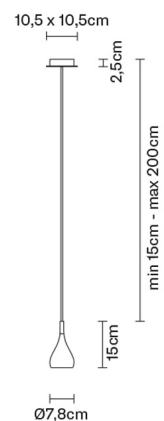

**BIJOU**

**D75A0115**

*Prospero Rasulo*

**Description**

Pendant lamp with polished chrome-plated metal structure.

**Dimensions**

**Voltage**

220-240V

**Socket**

1xGU10

**Light source and alternative bulbs**

cod. A11105C01

cod. A11105C01

GU10 1x7W - LED  
Max Watt. 50W

GU10 1x7W - LED

**Material**

Parete

**Weight Lamp**

Net: 0.63 kg

**Packaging**

Gross weight: 0.72 kg

Volume: 0.007 m<sup>3</sup>

Number of boxes: 1

**Specs**