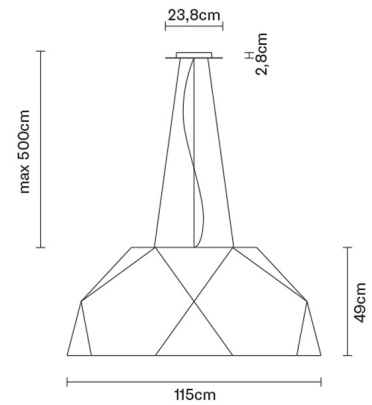

CRIO

D81A1301

Gio Minelli

Description

Pendant lamp with mat white painted aluminium. Diffuser in opaline PMMA.

Voltage

220-240V

Dimmable LED

DALI - PUSH

Light source and alternative bulbs

LED 5x27.8W-
3000K
Cri 90+

Included accessories

LED
Dimmable electronic driver

Weight Lamp

Net: 21.36 kg

Packaging

Gross weight: 38.32 kg
Volume: 1.016 m³
Number of boxes: 1

Specs

ERC IP20

Dimensions

Material

Aluminium

Available diffuser colours

- White
- Other colours available