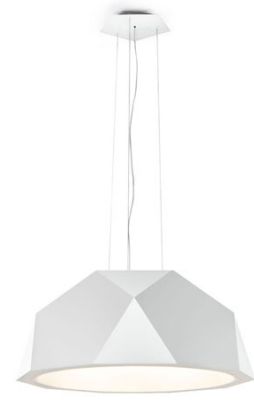

CRIO

D81A1301

Gio Minelli

Description

Pendant lamp with mat white painted aluminium. Diffuser in opaline PMMA.

Voltage

220-240V

Dimmable LED

DALI - PUSH

Light source and alternative bulbs

LED 5x27.8W-
3000K
Cri 90+

Included accessories

LED
Dimmable electronic driver

Weight Lamp

Net: 21.36 kg

Packaging

Gross weight: 38.32 kg
Volume: 1.016 m³
Number of boxes: 1

Specs

ERC IP20

Dimensions

Material

Aluminium

Available diffuser colours

- White
- Other colours available