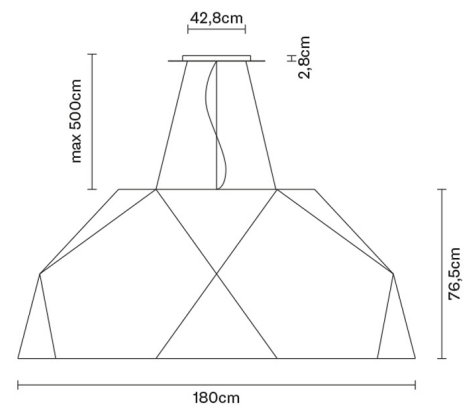

CRIO

D81A1701

Gio Minelli

Description

Pendant lamp with mat white painted aluminium. Diffuser in opaline PMMA.

Dimensions

Voltage

220-240V

Included accessories

LED
Dimmable electronic driver

Weight Lamp

Net: 0 kg

Packaging

Gross weight: 0 kg
Volume: 0 m³
Number of boxes: 1

Specs

ERC IP20