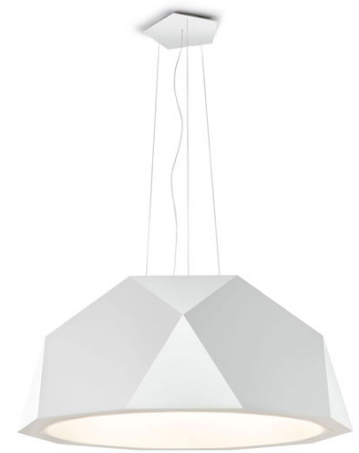

CRIO

D81A1701

Gio Minelli

Description

Pendant lamp with mat white painted aluminium. Diffuser in opaline PMMA.

Dimensions

Voltage

220-240V

Dimmable LED

DALI - PUSH

Material

Aluminium

Light source and alternative bulbs

LED 6x27.8W-
3000K
Cri 90+

Available diffuser colours

- White
- Other colours available

Included accessories

LED
Dimmable electronic driver

Weight Lamp

Net: 0 kg

Packaging

Gross weight: 0 kg
Volume: 0 m³
Number of boxes: 1

Specs

ERC IP20