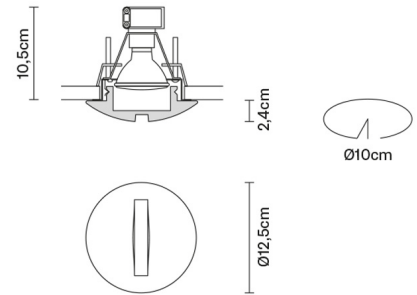

FARETTI

D27F3300

Pamio Design / Luca Scacchetti

Description

Downlight with satin crystal diffuser.

Dimensions

Voltage

500mA

Not included accessories

Driver

Weight Lamp

Net: 0.85 kg

Packaging

Gross weight: 0.97 kg
Volume: 0.008 m³
Number of boxes: 1

Specs

IP20
IP44