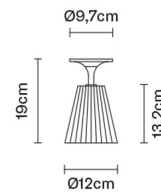

**FLOW**

**D87E0100**

Nicola Design

**Dimensions**

**Description**

Ceiling lamp with diffuser in crystal. Clear finish. Polished chrome metal support.

**Voltage**

220-240V

Net: 1.32 kg

**Packaging**

Gross weight: 1.58 kg  
Volume: 0.012 m<sup>3</sup>  
Number of boxes: 1

**Specs**

**EAC** IP20

**In the same family**