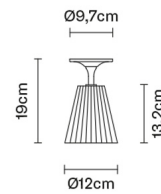

FLOW

D87E0101

Nicola Design

Dimensions

Description

Ceiling lamp with crystal diffuser. Internally painted white. Polished chrome-plated metal structure.

Voltage

220-240V

Net: 1.32 kg

Packaging

Gross weight: 1.58 kg
Volume: 0.012 m³
Number of boxes: 1

Specs

EAC IP20

In the same family

Pendant

Table