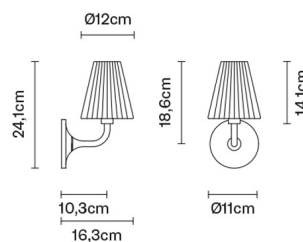

**FLOW**

**D87D0101**

Nicola Design

**Description**

Wall lamp with diffuser in crystal. Internally painted white. Polished chrome metal structure.

**Dimensions**

**Voltage**

220-240V

**Socket**

1xG9

**Light source and alternative bulbs**

cod. A11010C01

cod. A11003C20

G9 1x3,5W - LED  
Max Watt. 48W

G9 1x48W  
HSGST

**Material**

Net: 1.38 kg

**Packaging**

Gross weight: 1.64 kg  
Volume: 0.012 m<sup>3</sup>  
Number of boxes: 1

**Specs**

**EAC** IP20

**In the same family**

Pendant

Table