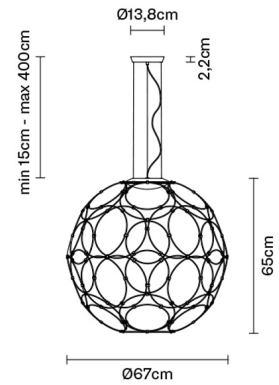

GIRO

F30A0101

Formfjord

Description

Pendant lamp with white painted metal fixture.

Dimensions

Voltage

220-240V

Available structure colours

- White

Included accessories

LED

Weight Lamp

Net: 2.26 kg

Packaging

Gross weight: 2.96 kg
Volume: 0.012 m³
Number of boxes: 1