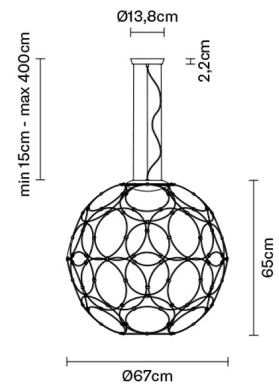

GIRO

F30A0121

Formfjord

Description

Pendant lamp with dark grey painted metal fixture.

Dimensions

Voltage

220-240V

Available structure colours

- White

Included accessories

LED

Weight Lamp

Net: 2.26 kg

Packaging

Gross weight: 2.96 kg
Volume: 0.012 m³
Number of boxes: 1