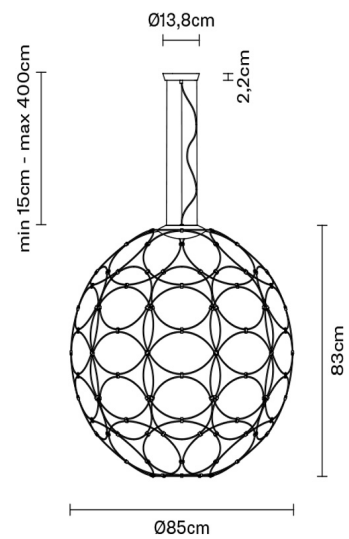

GIRO

F30A0301

Formfjord

Description

Pendant lamp with white painted metal fixture.

Dimensions

Voltage

220-240V

Available structure colours

- White

Included accessories

LED

Weight Lamp

Net: 2.59 kg

Packaging

Gross weight: 3.06 kg
Volume: 0.019 m³
Number of boxes: 1