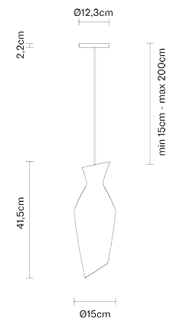

MALVASIA

F52A0147

Gregorio Facco

Description

Pendant lamp with amber blown glass diffuser and a beech wood frame.

Dimensions

Voltage

220-240V

Socket

1xE27

Material

Glass - Wood

Light source and alternative bulbs

cod. A10235C01

E27 1x12W

Max Watt. 1x80W

Available diffuser colours

Amber

Other colours available

Not included accessories

Bulb

Weight Lamp

Net: 1.5 kg

Packaging

Gross weight: 0 kg

Volume: 0 m³

Number of boxes:

Specs

ERC IP20