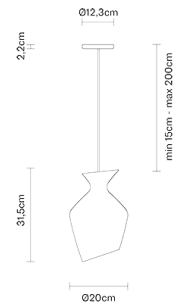

MALVASIA

F52A0301

Gregorio Facco

Description

Pendant lamp with white blown glass diffuser and a beech wood frame.

Dimensions

Voltage

220-240V

Socket

1xE27

Material

Glass - Wood

Light source and alternative bulbs

cod. A10235C01

E27 1x12W
Max Watt. 1x80W

Available diffuser colours

- White
- Other colours available

Not included accessories

Bulb

Weight Lamp

Net: 1.8 kg

Packaging

Gross weight: 0 kg
Volume: 0 m³
Number of boxes:

Specs