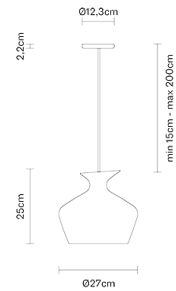

MALVASIA

F52A0543

Gregorio Facco

Description

Pendant lamp with green blown glass diffuser and a beech wood frame.

Dimensions

Voltage

220-240V

Socket

1xE27

Material

Glass - Wood

Light source and alternative bulbs

cod. A10235C01

E27 1x12W
Max Watt. 1x80W

Available diffuser colours

- Green
- Other colours available

Not included accessories

Bulb

Weight Lamp

Net: 2.3 kg

Packaging

Gross weight: 0 kg
Volume: 0 m³
Number of boxes:

Specs