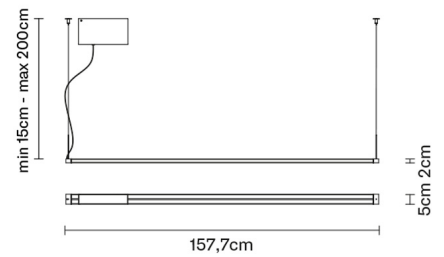

PIVOT

F39A0275

Vittorio Massimo

Description

Pendant lamp with light grey painted aluminium structure. Light fitting adjustable 360 degrees.

Dimensions

Voltage

220-240V

Weight Lamp

Net: 2.58 kg

Packaging

Gross weight: 4.04 kg
Volume: 0.119 m³
Number of boxes: 1

Specs