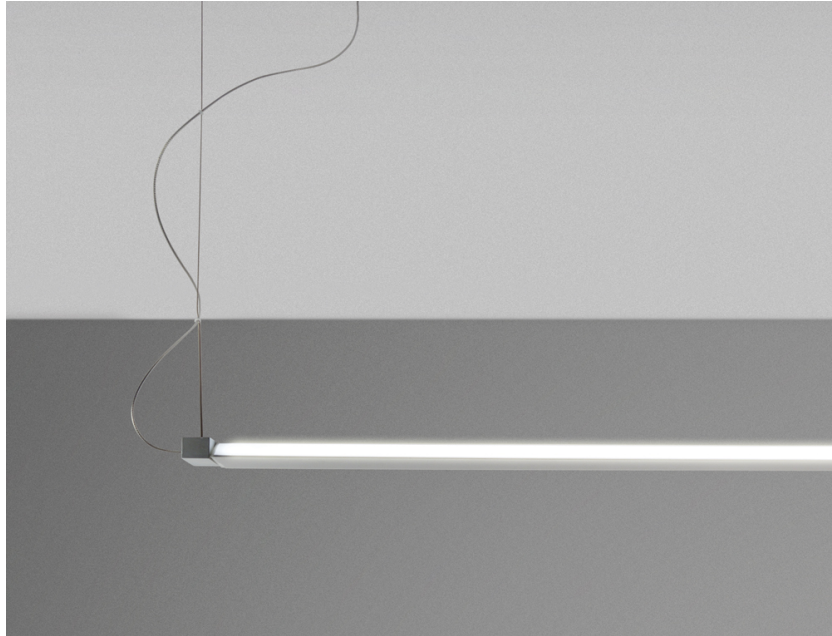

PIVOT

F39A0275

Vittorio Massimo

Description

Pendant lamp with light grey painted aluminium structure. Light fitting adjustable 360 degrees.

Dimensions

Voltage

220-240V

Material

Aluminium

Light source and alternative bulbs

Available structure colours

- Light grey
- Other colours available

Included accessories

LED
Electronic driver

In the same family