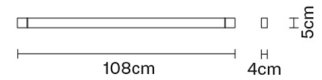

PIVOT

F39G0401

Vittorio Massimo

Dimensions

Description

Wall/ceiling lamp with white painted aluminium structure. Adjustable light fitting.

Voltage

24Vdc

Driver

Weight Lamp

Net: 0.7 kg

Packaging

Gross weight: 1.59 kg
Volume: 0.01 m³
Number of boxes: 1

In the same family

Specs

IP40