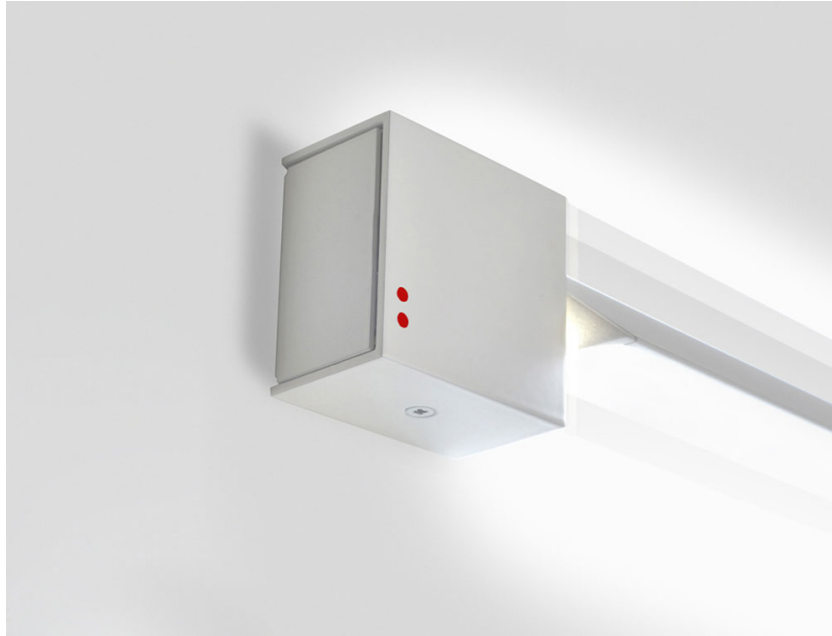

PIVOT

F39G0401

Vittorio Massimo

Dimensions

Description

Wall/ceiling lamp with white painted aluminium structure. Adjustable light fitting.

Voltage

24Vdc

Material

Aluminium

Light source and alternative bulbs

Available structure colours

- White
- Other colours available

Included accessories

LED

Not included accessories