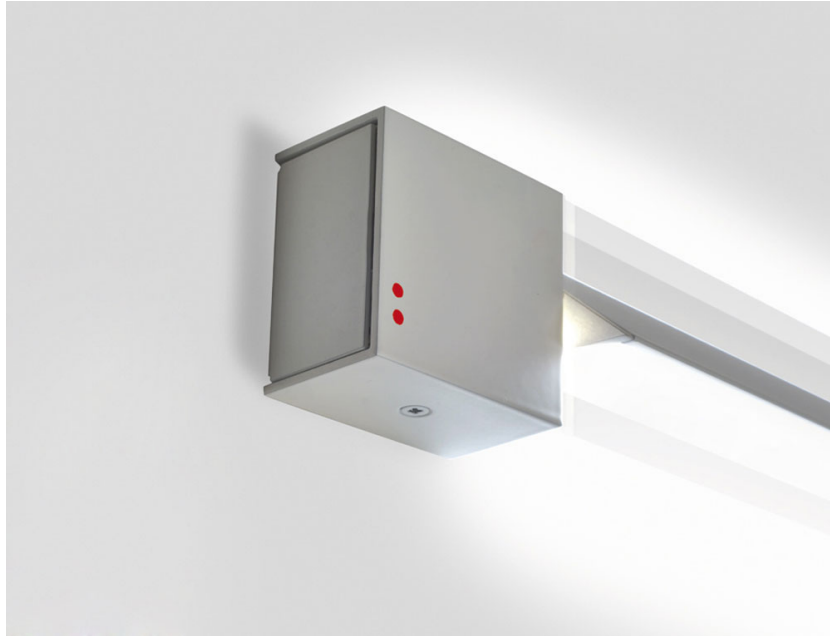

PIVOT

F39G0475

Vittorio Massimo

Dimensions

Description

Wall/ceiling lamp with grey painted aluminium structure. Adjustable light fitting.

Voltage

24Vdc

Material

Aluminium

Light source and alternative bulbs

Available structure colours

- Light grey
- Other colours available

Included accessories

LED

Not included accessories