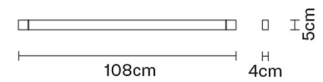

PIVOT

F39G0475

Vittorio Massimo

Dimensions

Description

Wall/ceiling lamp with grey painted aluminium structure. Adjustable light fitting.

Voltage

24Vdc

Driver

Weight Lamp

Net: 0.7 kg

Packaging

Gross weight: 1.59 kg
Volume: 0.01 m³
Number of boxes: 1

In the same family

Specs

IP40