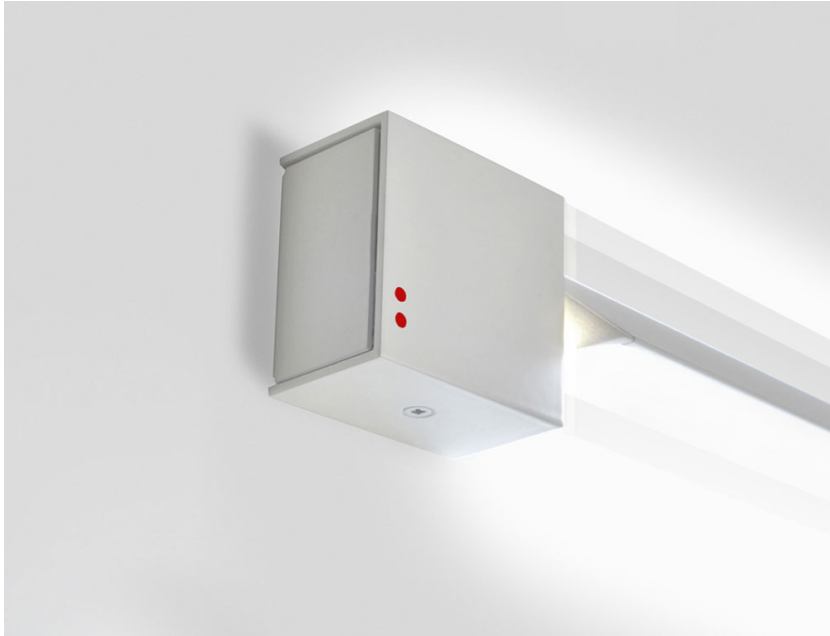

**PIVOT**

**F39G0601**

Vittorio Massimo

**Dimensions**

**Description**

Wall/ceiling lamp with white painted aluminium structure. Adjustable light fitting.

**Voltage**

24Vdc

**Material**

Aluminium

**Light source and alternative bulbs**

**Available structure colours**

- White
- Other colours available

**Included accessories**

LED

**Not included accessories**