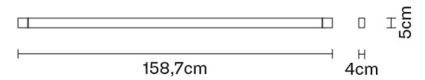

**PIVOT**

**F39G0601**

Vittorio Massimo

**Dimensions**

**Description**

Wall/ceiling lamp with white painted aluminium structure. Adjustable light fitting.

**Voltage**

24Vdc

Driver

**Weight Lamp**

Net: 1.02 kg

**Packaging**

Gross weight: 1.86 kg  
Volume: 0.012 m<sup>3</sup>  
Number of boxes: 1

**In the same family**

**Specs**

IP40