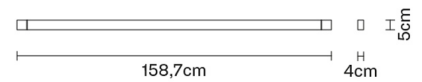

Volume: 0.012 m³

Number of boxes: 1

Specs

IP40

Dimensions

Material

Aluminium

Available structure colours