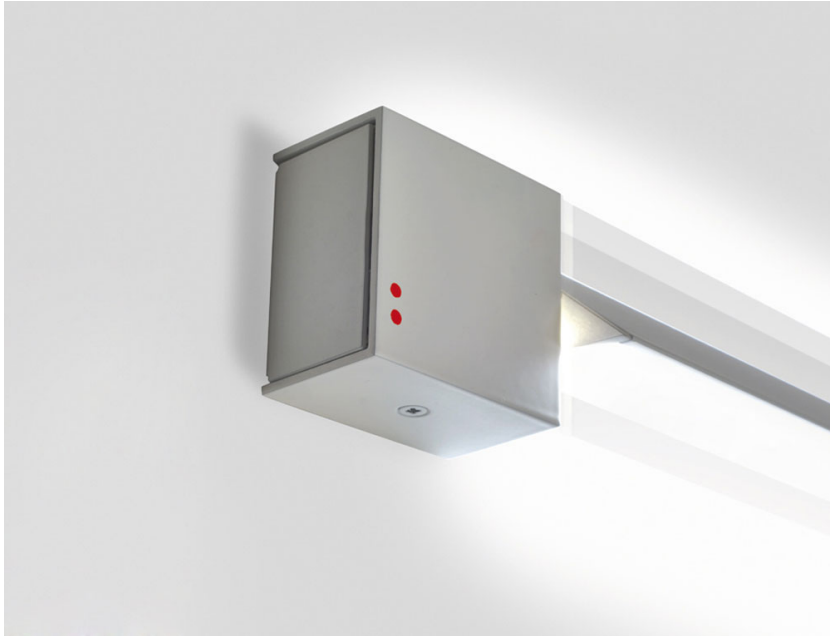

PIVOT

F39G0675

Vittorio Massimo

Description

Wall/ceiling lamp with grey painted aluminium structure. Adjustable light fitting.

Voltage

24Vdc

Light source and alternative bulbs

Included accessories

LED

Not included accessories

Driver

Weight Lamp

Net: 1.02 kg

Packaging

Gross weight: 1.86 kg

Volume: 0.012 m³

Number of boxes: 1

Specs

IP40

Dimensions

Material

Aluminium

Available structure colours