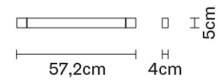

PIVOT

F39G0275

Vittorio Massimo

Dimensions

Description

Wall/ceiling lamp with grey painted aluminium structure. Adjustable light fitting.

Voltage

24Vdc

Driver

Weight Lamp

Net: 0.45 kg

Packaging

Gross weight: 0.45 kg
Volume: 0.004 m³
Number of boxes: 1

In the same family

Specs

IP40