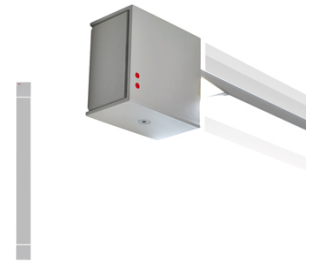

PIVOT

F39G0275

Vittorio Massimo

Dimensions

Description

Wall/ceiling lamp with grey painted aluminium structure. Adjustable light fitting.

Voltage

24Vdc

Light source and alternative bulbs

Material

Aluminium

Available structure colours

- Light grey
- Other colours available

Included accessories

LED

Not included accessories