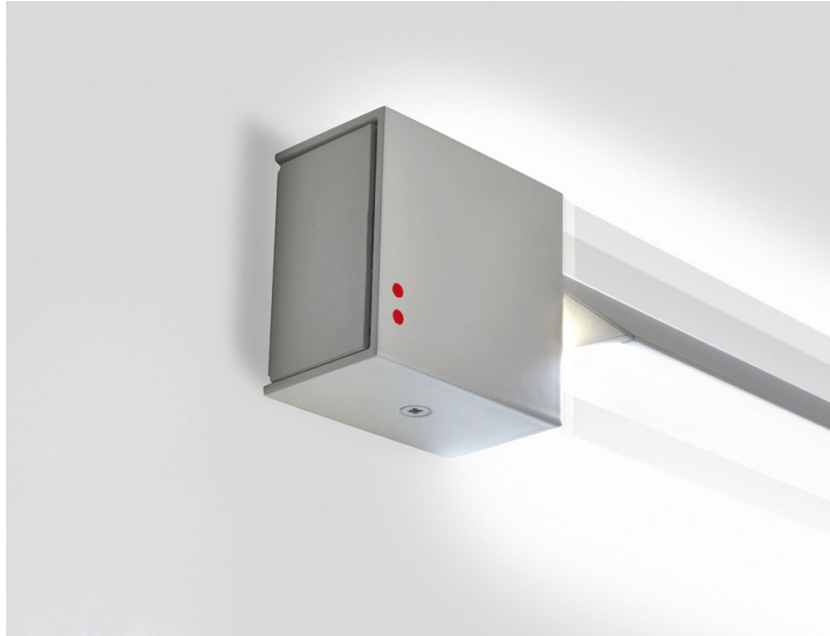

PIVOT

F39G0275

Vittorio Massimo

Dimensions

Description

Wall/ceiling lamp with grey painted aluminium structure. Adjustable light fitting.

Voltage

24Vdc

Light source and alternative bulbs

Material

Aluminium

Available structure colours

- Light grey
- Other colours available

Included accessories

LED

Not included accessories