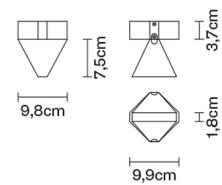

PUSH 1..10V

Light source and alternative bulbs

LED 1x4.3W-
2700K
350lm Cri 80+

Included accessories

LED
Dimmable electronic driver

Weight Lamp

Net: 0.8 kg

Packaging

Gross weight: 0.87 kg
Volume: 0.004 m³
Number of boxes: 1

Specs

ERC IP40

Dimensions

Material

Crystal - Aluminium

Available diffuser colours

Transparent