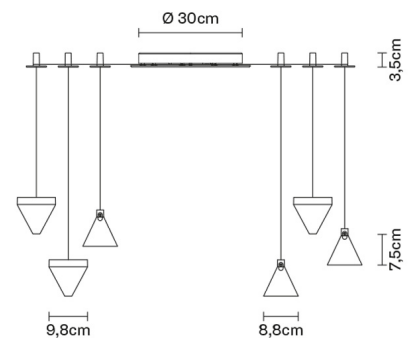

TRIPLA

F41G0411

Formidable Studio & Desall

Description

Wall/ceiling system with transparent crystal diffuser. Polished aluminium structure.

Dimensions

Voltage

220V-240V

Available structure colours

Polished aluminium
 Other colours available

Included accessories

LED
Dimmable electronic driver
18 spools for wire support

Weight Lamp

Net: 5.89 kg

Packaging

Gross weight: 6.78 kg
Volume: 0.044 m³
Number of boxes: 7