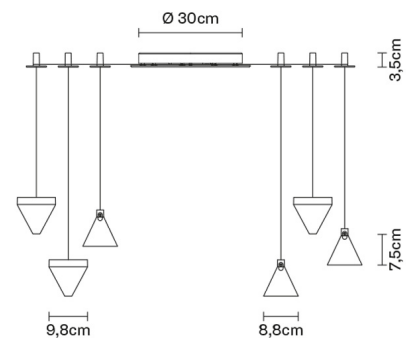

TRIPLA

F41G0476

Formidable Studio & Desall

Description

Wall/ceiling system with transparent crystal diffuser. Bronze painted aluminium structure.

Dimensions

Voltage

220V-240V

Gross weight: 6.78 kg
Volume: 0.044 m³
Number of boxes: 7

Specs

EAC IP40

In the same family

Pendant

Table

Wall

Ceiling