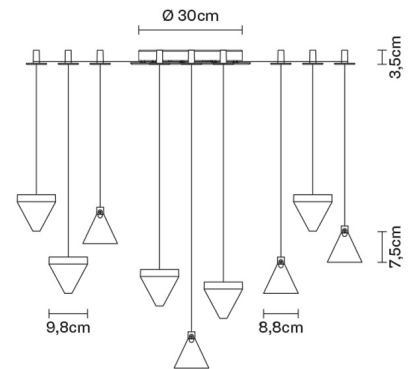

TRIPLA

F41G0676

Formidable Studio & Desall

Description

Wall/ceiling system with transparent crystal diffuser. Bronze painted aluminium structure.

Dimensions

Voltage

220V-240V

Gross weight: 9.18 kg
Volume: 0.056 m³
Number of boxes: 10

In the same family

Pendant

Table

Wall

Ceiling

Downlight

Specs