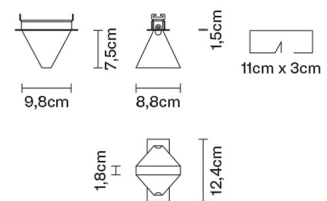

TRIPLA

F41F0221

Formidable Studio & Desall

Description

Downlight with crystal diffuser. Anthracite painted structure.

Dimensions

Voltage

220-240V

Wall

Ceiling

Weight Lamp

Net: 0.8 kg

Packaging

Gross weight: 0.87 kg
Volume: 0.004 m³
Number of boxes: 1

Specs

IP40
IP55