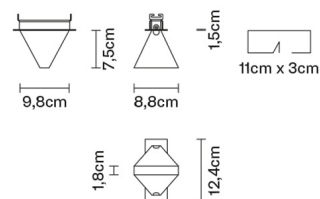

TRIPLA

F41F0276

Formidable Studio & Desall

Description

Downlight with crystal diffuser. Bronze painted structure.

Dimensions

Voltage

220-240V

Wall

Ceiling

Weight Lamp

Net: 0.8 kg

Packaging

Gross weight: 0.87 kg
Volume: 0.004 m³
Number of boxes: 1

Specs

IP40
IP55