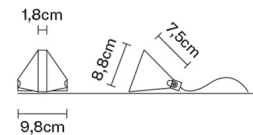

TRIPLA

F41B0221

Formidable Studio & Desall

Description

Table lamp with transparent crystal diffuser. Anthracite painted aluminium structure.

Dimensions

Voltage

220-240V

Ceiling

Downlight

Weight Lamp

Net: 0.79 kg

Packaging

Gross weight: 0.86 kg
Volume: 0.004 m³
Number of boxes: 1

Specs

IP40