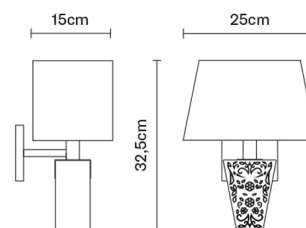

VICKY

**D69D0302**

Nicola Design

**Description**

Wall lamp with crystal diffusers and fabric lampshade. Polished chrome-plated finishes. Equipped with a double source of light.

**Dimensions**

**Voltage**

220-240V

Double switch

**Not included accessories**

Bulb

**Weight Lamp**

Net: 2.14 kg

**Packaging**

Gross weight: 2.79 kg  
Volume: 0.035 m<sup>3</sup>  
Number of boxes: 1

**Specs**