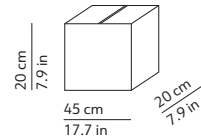

CODES AND DIMENSIONS / CODICI E DIMENSIONI

K502419A
K502419F

PACKAGING / IMBALLO

Diffuser
Volume: 0.088 m³ / 3.090 ft³
Gross weight: 2.60 kg / 5.73 lbs

Structure
Volume: 0.018 m³ / 0.636 ft³
Gross weight: 2.00 kg / 4.41 lbs