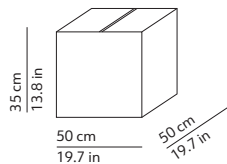

CODES AND DIMENSIONS / CODICI E DIMENSIONI

K502419A
K502419F

PACKAGING / IMBALLO

Diffuser
Volume: 0.088 m³ / 3.090 ft³
Gross weight: 2.60 kg / 5.73 lbs

Structure
Volume: 0.018 m³ / 0.636 ft³
Gross weight: 2.00 kg / 4.41 lbs