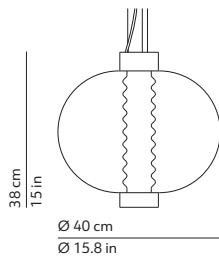

CODES AND DIMENSIONS / CODICI E DIMENSIONI

K502419A
K502419F

PACKAGING / IMBALLO

Diffuser
Volume: 0.088 m³ / 3.090 ft³
Gross weight: 2.60 kg / 5.73 lbs

Structure
Volume: 0.018 m³ / 0.636 ft³
Gross weight: 2.00 kg / 4.41 lbs

Energy efficiency class A+

Dimmable / Dimmerabile
Phase cut

Suspension lamp
Lampada a sospensione

Canopy - diam.3.7in H5.9in- brown
fixed to the ceiling with not provided screws (2-4)
Rosone - diam.9.5cm H15cm - marrone
fissato a soffitto con tasselli (2-4) non forniti