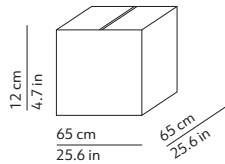

CODES AND DIMENSIONS / CODICI E DIMENSIONI

K503420GL
K503420SL
K503420GC
K503420SC
K503420GR
K503420SR

PACKAGING / IMBALLO

Diffuser
Volume: 0.051 m³ / 1.790 ft³
Gross weight: 4.20 kg / 9.26 lbs

Structure
Volume: 0.025 m³ / 0.884 ft³
Gross weight: 1.50 kg / 3.31 lbs