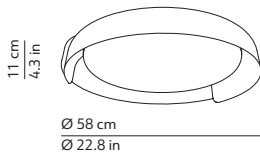

CODES AND DIMENSIONS / CODICI E DIMENSIONI

K503420GL
K503420SL
K503420GC
K503420SC
K503420GR
K503420SR

PACKAGING / IMBALLO

Diffuser
Volume: 0.051 m³ / 1.790 ft³
Gross weight: 4.20 kg / 9.26 lbs

Structure
Volume: 0.025 m³ / 0.884 ft³
Gross weight: 1.50 kg / 3.31 lbs