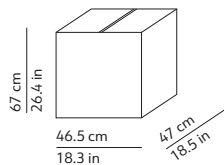

CODES AND DIMENSIONS / CODICI E DIMENSIONI

0181634TREU

PACKAGING / IMBALLO

Volume: 0.146 m³ / 5.171 ft³
Gross weight: 4.36 kg / 9.59 lbs

MATERIALS AND FINISHINGS / MATERIALI E FINITURE

STRUCTURE / STRUTTURA