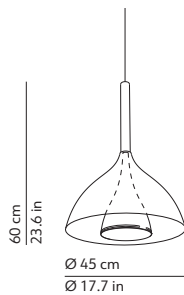

CODES AND DIMENSIONS / CODICI E DIMENSIONI

0181634TREU

PACKAGING / IMBALLO

Volume: 0.146 m³ / 5.171 ft³
Gross weight: 4.36 kg / 9.59 lbs

MATERIALS AND FINISHINGS / MATERIALI E FINITURE

STRUCTURE / STRUTTURA

Dimmable / Dimmerabile
Yes

Suspension lamp
Lampada a sospensione

Canopy - diam. about 5.9in h. 1in - white
fixed to the ceiling with not provided screws (2-4)
osone - diam. ca. 15cm h. 2.5cm - bianco
fissato a soffitto con tasselli (2-4) non forniti