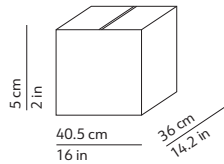

CODES AND DIMENSIONS / CODICI E DIMENSIONI

145050B
145050C

PACKAGING / IMBALLO

Volume: 0.007 m³ / 0.257 ft³
Gross weight: 1.42 kg / 3.12 lbs

MATERIALS AND FINISHINGS / MATERIALI E FINITURE

STRUCTURE / STRUTTURA