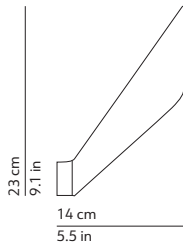

CODES AND DIMENSIONS / CODICI E DIMENSIONI

145050B
145050C

PACKAGING / IMBALLO

Volume: 0.007 m³ / 0.257 ft³
Gross weight: 1.42 kg / 3.12 lbs

MATERIALS AND FINISHINGS / MATERIALI E FINITURE

STRUCTURE / STRUTTURA