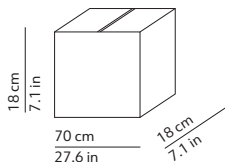

CODES AND DIMENSIONS / CODICI E DIMENSIONI

JER 1

504421FB
504421FM
504421FV

JER 3

504422FB
504422FM
504422FV
+
500423MI

JER 5

504422FB
504422FM
504422FV
+
500423MI

PACKAGING / IMBALLO

Volume: 0.023 m³ / 0.801 ft³
Gross weight: 2.70 kg / 5.95 lbs

Diffuser x 3 or x 5
Volume: 0.023 m³ / 0.801 ft³
Gross weight: 2.40 kg / 5.29 lbs

Canopy
Volume: 0.016 m³ / 0.565 ft³
Gross weight: 3.10 kg / 6.83 lbs