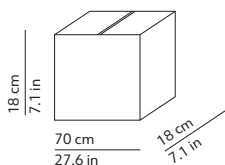

CODES AND DIMENSIONS / CODICI E DIMENSIONI

JER 1

504421FB
504421FM
504421FV

JER 3

504422FB
504422FM
504422FV
+
500423MI

JER 5

504422FB
504422FM
504422FV
+
500423MI

PACKAGING / IMBALLO

Volume: 0.023 m³ / 0.801 ft³
Gross weight: 2.70 kg / 5.95 lbs

Diffuser x 3 or x 5
Volume: 0.023 m³ / 0.801 ft³
Gross weight: 2.40 kg / 5.29 lbs

Canopy
Volume: 0.016 m³ / 0.565 ft³
Gross weight: 3.10 kg / 6.83 lbs