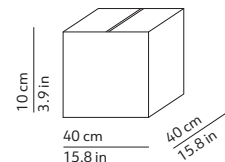

CODES AND DIMENSIONS / CODICI E DIMENSIONI

JER 1

504421FB
504421FM
504421FV

JER 3

504422FB
504422FM
504422FV
+
500423MI

JER 5

504422FB
504422FM
504422FV
+
500423MI

PACKAGING / IMBALLO

Volume: 0.023 m³ / 0.801 ft³
Gross weight: 2.70 kg / 5.95 lbs

Diffuser x 3 or x 5
Volume: 0.023 m³ / 0.801 ft³
Gross weight: 2.40 kg / 5.29 lbs

Canopy
Volume: 0.016 m³ / 0.565 ft³
Gross weight: 3.10 kg / 6.83 lbs