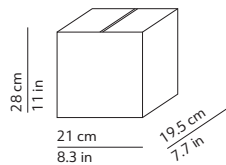

### PACKAGING / IMBALLO

Volume: 0.011 m<sup>3</sup> / 0.401 ft<sup>3</sup>  
Gross weight: 2.06 kg / 4.53 lbs