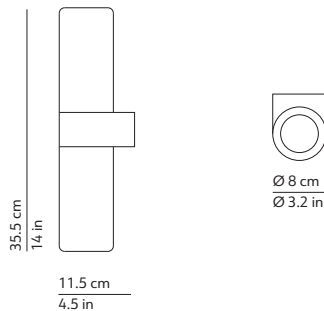

### CODES AND DIMENSIONS / CODICI E DIMENSIONI

218970BIAEU  
218970BREU

### PACKAGING / IMBALLO

Volume: 0.011 m<sup>3</sup> / 0.401 ft<sup>3</sup>  
Gross weight: 2.06 kg / 4.53 lbs