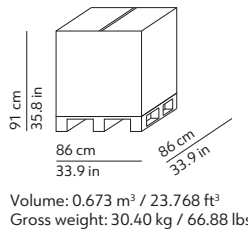

CODES AND DIMENSIONS / CODICI E DIMENSIONI

080250T

PACKAGING / IMBALLO

MATERIALS AND FINISHINGS / MATERIALI E FINITURE

DIFFUSERS / DIFFUSORI

○ White / Bianco

Curved cased glass
Vetro incamiciato formato a caldo

💡 Energy efficiency class A+

▴ Dimmable / Dimmerabile
1-10V (Push or DALI on request)

Suspension lamp
Lampada a sospensione

Canopy - diam. about 7.9in h. 1.6in - acid-etched brass
fixed to the ceiling with not provided screws (2-4)
Rosone - diam. ca. 20cm h. 4cm - ottone acidato
fissato a soffitto con tasselli (2-4) non forniti