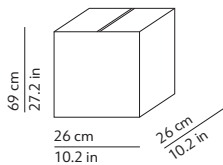

CODES AND DIMENSIONS / CODICI E DIMENSIONI

232135IPEU

PACKAGING / IMBALLO

Volume: 0.047 m³ / 1.647 ft³
Gross weight: 2.44 kg / 5.37 lbs

MATERIALS AND FINISHINGS / MATERIALI E FINITURE

DIFFUSER/ DIFFUSORE

○ White / Bianco
Shiny / Lucido