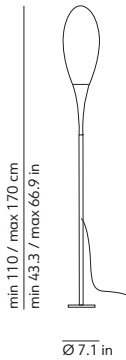

## SPILLO outdoor fix

CONSTANTIN WORTMANN / 2010

EN Outdoor floor lamp with a surface mounted base. Rotational - moulded polyethylene diffuser. Black neoprene cord set with IP65 connector.

IT Lampada da terra per esterni con dispositivo fissabile a pavimento. Diffusore in polietilene stampato in rotazionale. Cavo elettrico in neoprene nero con connettore IP65.

### CODES AND DIMENSIONS / CODICI E DIMENSIONI

K232134IPEU

### PACKAGING / IMBALLO

Diffuser + structure  
Volume: 0.047 m<sup>3</sup> / 1.647 ft<sup>3</sup>  
Gross weight: 2.92 kg / 6.42 lbs

Base + structure  
Volume: 0.028 m<sup>3</sup> / 0.988 ft<sup>3</sup>  
Gross weight: 1.54 kg / 3.39 lbs