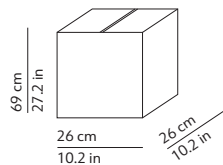

### CODES AND DIMENSIONS / CODICI E DIMENSIONI

K232134IPEU

### PACKAGING / IMBALLO

Diffuser + structure  
Volume: 0.047 m<sup>3</sup> / 1.647 ft<sup>3</sup>  
Gross weight: 2.92 kg / 6.42 lbs

Base + structure  
Volume: 0.028 m<sup>3</sup> / 0.988 ft<sup>3</sup>  
Gross weight: 1.54 kg / 3.39 lbs