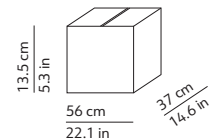

### CODES AND DIMENSIONS / CODICI E DIMENSIONI

K232134IPEU

### PACKAGING / IMBALLO

Diffuser + structure  
Volume: 0.047 m<sup>3</sup> / 1.647 ft<sup>3</sup>  
Gross weight: 2.92 kg / 6.42 lbs

Base + structure  
Volume: 0.028 m<sup>3</sup> / 0.988 ft<sup>3</sup>  
Gross weight: 1.54 kg / 3.39 lbs