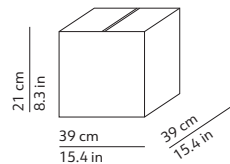

TRIPOD table

CHRISTOPHE PILLET / 2002

^{EN} Table lamp, structure in white painted metal. Shade in fire-resistant fabric closed by a painted perforated metallic disc.

^{IT} Lampada da tavolo, struttura in metallo verniciato bianco. Paralume in tessuto ignifugo chiuso da disco in metallo microforato e verniciato.

CODES AND DIMENSIONS / CODICI E DIMENSIONI

K946BIEU
K946BEEU
K946MOEU

PACKAGING / IMBALLO

Diffuser
Volume: 0.032 m³ / 1.128 ft³
Gross weight: 1.38 kg / 3.04 lbs

Structure
Volume: 0.024 m³ / 0.851 ft³
Gross weight: 1.86 kg / 4.09 lbs