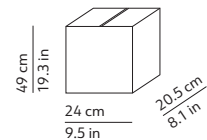

CODES AND DIMENSIONS / CODICI E DIMENSIONI

K946BIEU
K946BEEU
K946MOEU

PACKAGING / IMBALLO

Diffuser
Volume: 0.032 m³ / 1.128 ft³
Gross weight: 1.38 kg / 3.04 lbs

Structure
Volume: 0.024 m³ / 0.851 ft³
Gross weight: 1.86 kg / 4.09 lbs