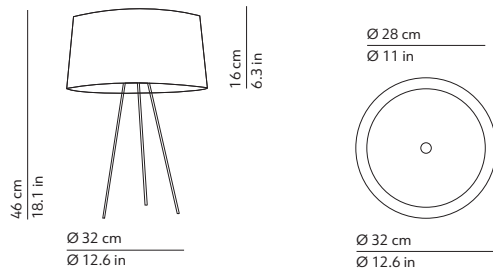

TRIPOD table

CHRISTOPHE PILLET / 2002

^{EN} Table lamp, structure in white painted metal. Shade in fire-resistant fabric closed by a painted perforated metallic disc.

^{IT} Lampada da tavolo, struttura in metallo verniciato bianco. Paralume in tessuto ignifugo chiuso da disco in metallo microforato e verniciato.

CODES AND DIMENSIONS / CODICI E DIMENSIONI

K946BIEU
K946BEEU
K946MOEU

PACKAGING / IMBALLO

Diffuser
Volume: 0.032 m³ / 1.128 ft³
Gross weight: 1.38 kg / 3.04 lbs

Structure
Volume: 0.024 m³ / 0.851 ft³
Gross weight: 1.86 kg / 4.09 lbs