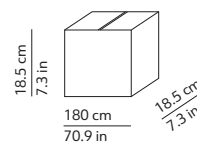

This lamp must be disposed in conformity with the EU directive 2002/96/EC
Apparecchio di illuminazione da smaltire secondo la direttiva EU 2002/96/EC

CODES AND DIMENSIONS / CODICI E DIMENSIONI

K501418B
K501418BLU
K501418RO

PACKAGING / IMBALLO

Diffuser
Volume: 0.109 m³ / 3.858 ft³
Gross weight: 7.00 kg / 15.43 lbs

Structure
Volume: 0.062 m³ / 2.176 ft³
Gross weight: 10.00 kg / 22.05 lbs

MATERIALS AND FINISHINGS / MATERIALI E FINITURE