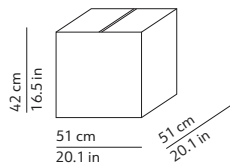

PACKAGING / IMBALLO

Diffuser
Volume: 0.109 m³ / 3.858 ft³
Gross weight: 7.00 kg / 15.43 lbs

Structure
Volume: 0.062 m³ / 2.176 ft³
Gross weight: 10.00 kg / 22.05 lbs

MATERIALS AND FINISHINGS / MATERIALI E FINITURE