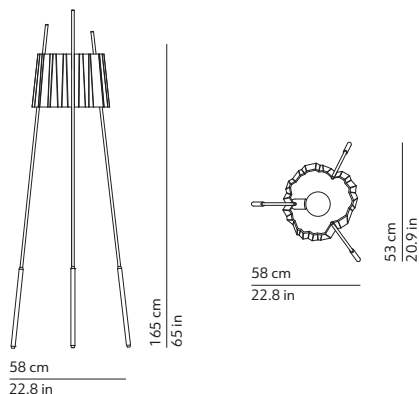

This lamp must be disposed in conformity with the EU directive 2002/96/EC
Apparecchio di illuminazione da smaltire secondo la direttiva EU 2002/96/EC

CODES AND DIMENSIONS / CODICI E DIMENSIONI

K501418B
K501418BLU
K501418RO

PACKAGING / IMBALLO

Diffuser
Volume: 0.109 m³ / 3.858 ft³
Gross weight: 7.00 kg / 15.43 lbs

Structure
Volume: 0.062 m³ / 2.176 ft³
Gross weight: 10.00 kg / 22.05 lbs

MATERIALS AND FINISHINGS / MATERIALI E FINITURE