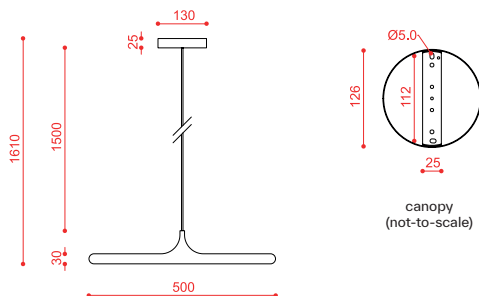

Materials: metal

Mounting: Pendant: cable length 150 cm. Cable: 3 x 0,75 mm². Canopy: Ø 13 cm included with bracket.

Nt. Wt.: 3,3 kg

Class: Degree of protection IP40, insulation class 1.

Note: Custom canopy on request

CE ⊕ IP40

code	source	lumens	dimmiability	finishes	cable (cm)	dimensions (cm)	LED
512.21	LED 220/240V	3000 Lm	/	C74	150	H 3 x Ø 50	38W 2700K

Hardware

C74 Sand black

measurements in mm