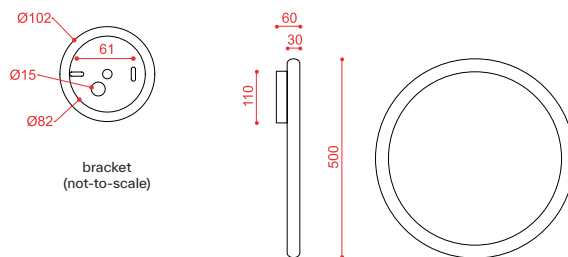

code	source	lumens	dimmiability	finishes	cable (cm)	dimensions (cm)	LED
512.71	LED 220/240V	3000 Lm	/	C74	/	D 6 x Ø 50	38W 2700K

Hardware

C74 Sand black