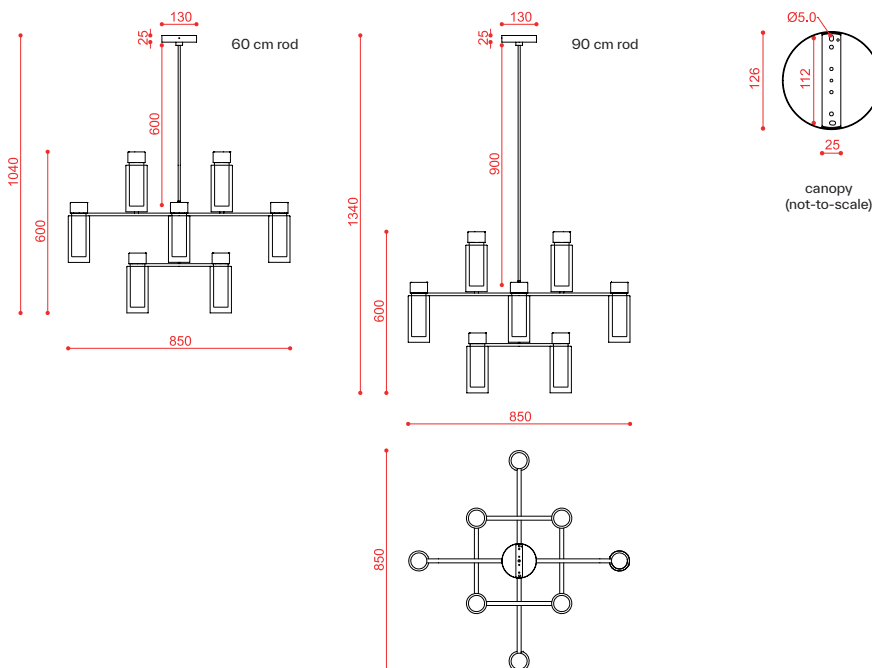

CE IP20

code	source	lumens	dimmability	finishes	stem included (cm) adj. on site	dimensions (cm)	recommended bulb
560.12	12 x E14 220/240V	/	according to bulb	C2 + C41 + clear	60/90	H 60 x Ø 85	8W 500 lm
560.12	12 x E14 220/240V	/	according to bulb	C2 + C48 + smoke	60/90	H 60 x Ø 85	8W 500 lm

Hardware Details Glass

C2 Matte black + C41 Brushed brass + Clear glass
C2 Matte black + C48 Black chrome + Smoke glass