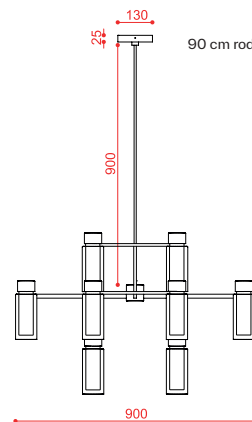

CE IP20

code	source	lumens	dimmability	finishes	stem included (cm) adj. on site	dimensions (cm)	recommended bulb
560.16	16 x E14 220/240V	/	according to bulb	C2 + C41 + clear	60/90	H 60 x Ø 95	8W 500 lm
560.16	16 x E14 220/240V	/	according to bulb	C2 + C48 + smoke	60/90	H 60 x Ø 95	8W 500 lm

Hardware Details Glass

C2 Matte black + C41 Brushed brass + Clear glass

C2 Matte black + C48 Black chrome + Smoke glass