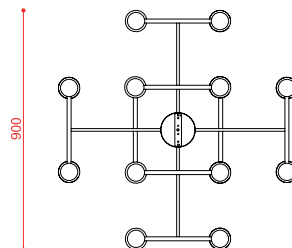

CE IP20

code	source	lumens	dimmability	finishes	stem included (cm) adj. on site	dimensions (cm)	recommended bulb
560.16	16 x E14 220/240V	/	according to bulb	C2 + C41 + clear	60/90	H 60 x Ø 95	8W 500 lm
560.16	16 x E14 220/240V	/	according to bulb	C2 + C48 + smoke	60/90	H 60 x Ø 95	8W 500 lm

Hardware Details Glass

C2 Matte black + C41 Brushed brass + Clear glass

C2 Matte black + C48 Black chrome + Smoke glass