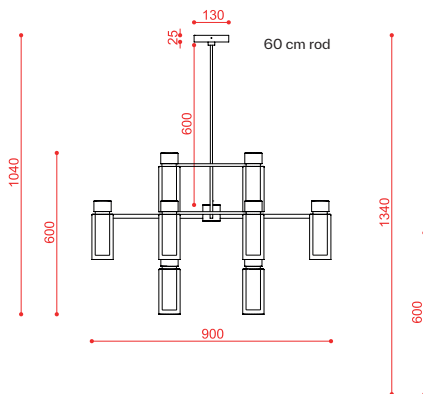

CE IP20

code	source	lumens	dimmability	finishes	stem included (cm) adj. on site	dimensions (cm)	recommended bulb
560.16	16 x E14 220/240V	/	according to bulb	C2 + C41 + clear	60/90	H 60 x Ø 95	8W 500 lm
560.16	16 x E14 220/240V	/	according to bulb	C2 + C48 + smoke	60/90	H 60 x Ø 95	8W 500 lm

Hardware Details Glass

C2 Matte black + C41 Brushed brass + Clear glass

C2 Matte black + C48 Black chrome + Smoke glass