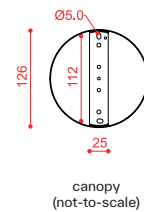

C2 Matte black + C41 Brushed brass + Clear glass

C2 Matte black + C48 Black chrome + Smoke glass