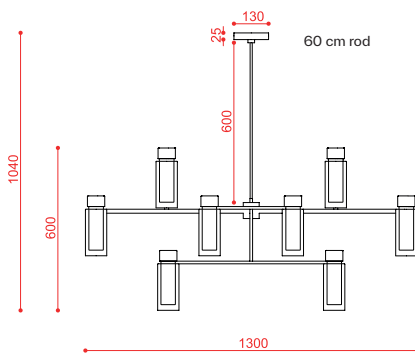

CE IP20

code	source	lumens	dimmability	finishes	stem included (cm) adj. on site	dimensions (cm)	recommended bulb
560.17	16 x E14 220/240V	/	according to bulb	C2 + C41 + clear	60/90	H 60 x L 130	8W 500 lm
560.17	16 x E14 220/240V	/	according to bulb	C2 + C48 + smoke	60/90	H 60 x L 130	8W 500 lm

Hardware Details Glass

C2 Matte black + C41 Brushed brass + Clear glass
C2 Matte black + C48 Black chrome + Smoke glass