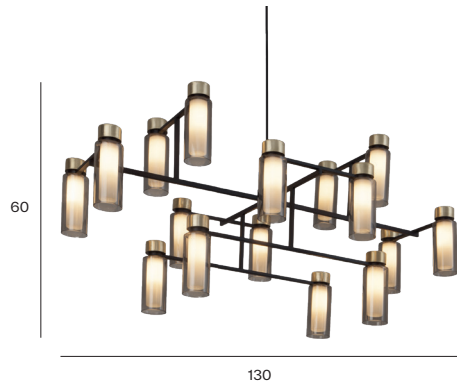

Design: Corrado Dotti

Description: Family of lamps with a rational design enriched by precious metallic details and double-wall cylindrical diffusers that give a fascinating and harmonious light diffusion. The particular orthogonal structure and the well-balanced proportions give these lamps a strong avantgarde sign while maintaining a formal, familiar and refined appearance.

Materials: metal, brass, glass

Mounting: Chandelier: 60/90 cm stems included (adjusted on site). Cable: 3 x 0,75 mm². Canopy: Ø 13 cm included with bracket.

Nt. Wt.: 11,7 kg

Class: Degree of protection IP20, insulation class 1.

Note: Custom stem on request (35 cm min.)
Black fabric cable version on request
Custom canopy on request
Sloped ceiling canopy on request
Available in 110/120V
Max dimensions bulb (excluded):