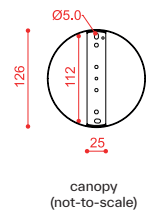

C2 Matte black + C41 Brushed brass + Clear glass
C2 Matte black + C48 Black chrome + Smoke glass