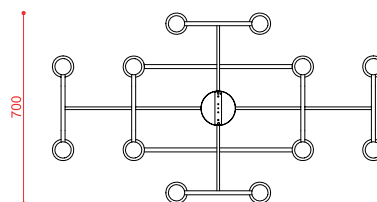

CE IP20

code	source	lumens	dimmability	finishes	stem included (cm) adj. on site	dimensions (cm)	recommended bulb
560.17	16 x E14 220/240V	/	according to bulb	C2 + C41 + clear	60/90	H 60 x L 130	8W 500 lm
560.17	16 x E14 220/240V	/	according to bulb	C2 + C48 + smoke	60/90	H 60 x L 130	8W 500 lm

Hardware Details Glass

C2 Matte black + C41 Brushed brass + Clear glass
C2 Matte black + C48 Black chrome + Smoke glass