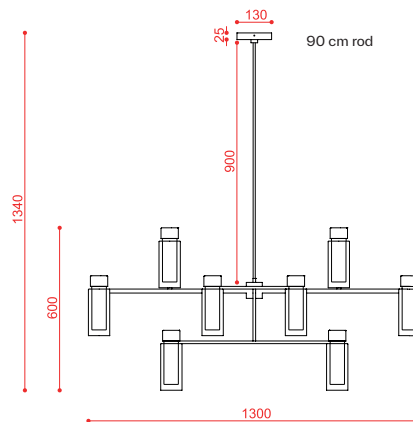

CE IP20

code	source	lumens	dimmability	finishes	stem included (cm) adj. on site	dimensions (cm)	recommended bulb
560.17	16 x E14 220/240V	/	according to bulb	C2 + C41 + clear	60/90	H 60 x L 130	8W 500 lm
560.17	16 x E14 220/240V	/	according to bulb	C2 + C48 + smoke	60/90	H 60 x L 130	8W 500 lm

Hardware Details Glass

C2 Matte black + C41 Brushed brass + Clear glass
C2 Matte black + C48 Black chrome + Smoke glass