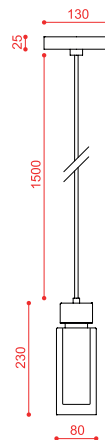

OSMAN

designed by Corrado Dotti

560.21 Sospensione - Pendant

Collezione / Series

Osman

Dimensioni / Dimensions

H. 23 x Ø. 8 / H. 9.1" x Ø. 3.1"

Peso / Weight

Materials: metal, brass, glass

Mounting: Cable: 2 x 0,75 mm². Canopy: Ø 13 cm included with bracket.

Nt. Wt.: 1 kg

Class: Degree of protection IP20, insulation class 1.

Note: Custom canopy on request

Available in 110/120V

Max dimensions bulb (excluded):

CE ⊕ IP20

| code | source | lumens | dimmability | finishes | cable (cm) | dimensions (cm) | recommended bulb |
|--------|---------------------|--------|-------------------|------------------|------------|-----------------|------------------|
| 560.21 | 1 x E14 220/240V | / | according to bulb | C2 + C41 + clear | 150 | H 23 x Ø 8 | 8W 500 lm |
| 560.21 | 1 x E14 220/240V | / | according to bulb | C2 + C48 + smoke | 150 | H 23 x Ø 8 | 8W 500 lm |

Hardware Details Glass

C2 Matte black + C41 Brushed brass + Clear glass

C2 Matte black + C48 Black chrome + Smoke glass

measurements in mm