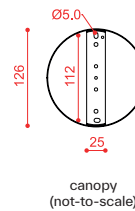

measurements in mm