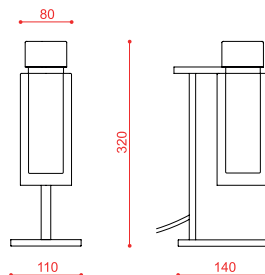

OSMAN

designed by Corrado Dotti

560.31 Tavolino - Side Table

Collezione / Series

Osman

Dimensioni / Dimensions

H. 32 x L. 14 / H. 12.6" x L. 5.5"

Peso / Weight

Materials: metal, brass, glass

Mounting: Table: cable length 150 cm. Cable: 2 x 0,75 mm². Plug: type C (EU). On/off switch: 50 cm from the base on black fabric cable.

Nt. Wt.: 1,5 kg

Class: Degree of protection IP20, insulation class 2.

Note: Dimmer version available

Available in 110/120V

Max dimensions bulb (excluded): 

CE  IP20

code	source	lumens	dimmability	finishes	cable (cm)	dimensions (cm)	recommended bulb
560.31	1 x E14 220/240V	/	/	C2 + C41 + clear	150	H 32 x L 14	8W 500 lm
560.31	1 x E14 220/240V	/	/	C2 + C48 + smoke	150	H 32 x L 14	8W 500 lm

C2 Matte black + C41 Brushed brass + Clear glass

C2 Matte black + C48 Black chrome + Smoke glass

measurements in mm